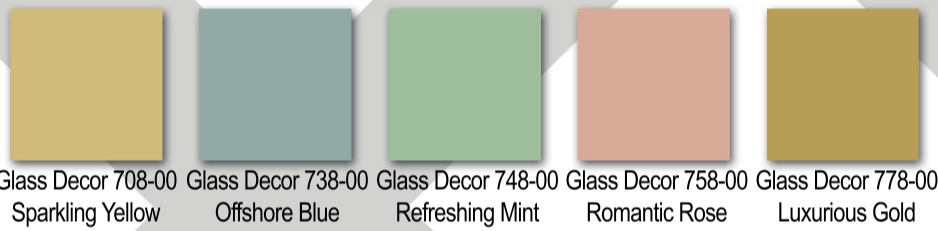

COLOR CARD

MACTac Glass Decor 700

Polymeric PVC, translucent, etched glass effect

Glass Decor 700 - Frosted / Dusted

Glass Decor 798-01 Frosted (gloss) Glass Decor 798-01 Dusted (matt)

Glass Decor 700 - Colors (matt)

Glass Decor 708-00 Sparkling Yellow Glass Decor 738-00 Offshore Blue Glass Decor 748-00 Refreshing Mint Glass Decor 758-00 Romantic Rose Glass Decor 778-00 Luxurious Gold

The colors shown on this color card are merely an indication of how the colors really look like. To see the exact colors you can order a sample by sending an email at publicity@vink.be.