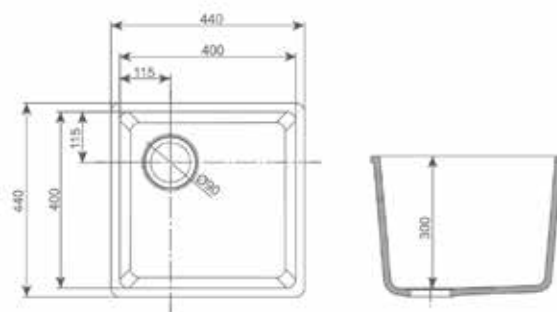

HOW CAN WE
HELP YOU?

KERROCK
KERROCK⁺

MEDISCH
PROGRAMMA

PROGRAMME
MEDICALE

LABOBAKKEN / EVIERS LABOS

AVA

440 x 440 mm

○ 108