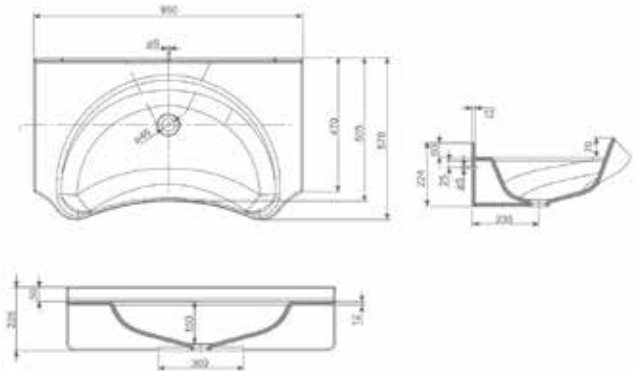

SCRUBS

HIGIEA

950 x 570 mm

○ 108

STERILIA

950 x 570 mm

○ 108

○ 108 Model enkel verkrijgbaar in Snow white 108.
Modèle uniquement disponible en Snow white 108.